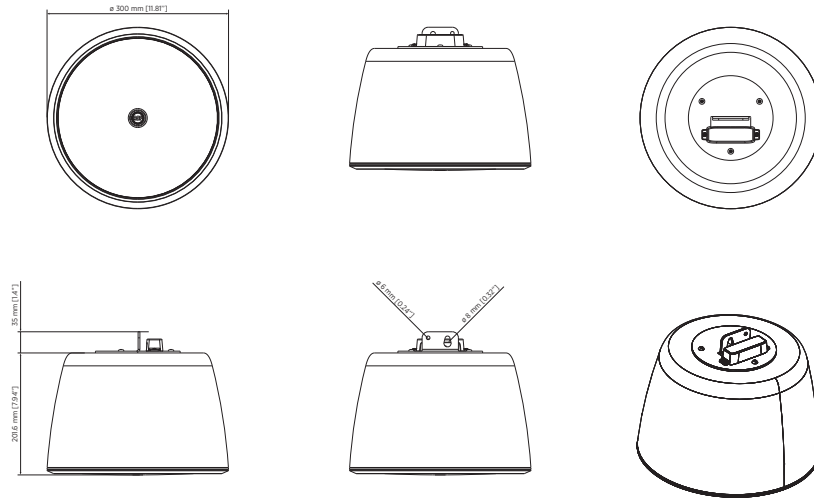

PMR 60T

TWO-WAY PENDANT MONITOR SPEAKER

Line Art 2D

TECHNICAL SPECIFICATIONS

Acoustical specifications	Frequency Response (-10dB)	70 Hz ÷ 20000 Hz	
	Max SPL @ 1m	114 dB	
	Coverage angle	130°	
	System Sensitivity	89 dB	
Power section	Amplification	Full Range	
	Nominal Impedance	8 ohm	
	Power Handling	80 W RMS	
	Peak Power Handling	320 W PEAK	
	Crossover Frequencies	2500 Hz	
	Recommended Amplifiers	DMA 504, DMA 162, DMA 82, DMA 162P	
Transducers	Dome Tweeter	1 x 1.0" neo, 1.0" v.c	
	Woofers	1 x 6.5", 1.2" v.c	
Input/Output section	Input connectors	Euroblock	
	Output connectors	Euroblock	
	Constant Voltage Transformer	70/100 V	
	Power selection 1	80 W - 125 ohm	
	Power selection 2	40 W - 250 ohm	
	Power selection 3	20 W - 500 ohm	
Standard compliance	Power selection 4	10 W - 1000 ohm	
	Power selection 5	5 W - 2000 ohm	
	Safety agency	CE compliant	
	Physical specifications	Cabinet/Case Material	ABS
		Grille	Steel
Color		White - RAL 9003, Black - RAL 9005	
Size	Height	236 mm / 9.29 inches	
	Diameter	300 mm / 11.81 inches	
	Weight	5.1 kg / 11.24 lbs