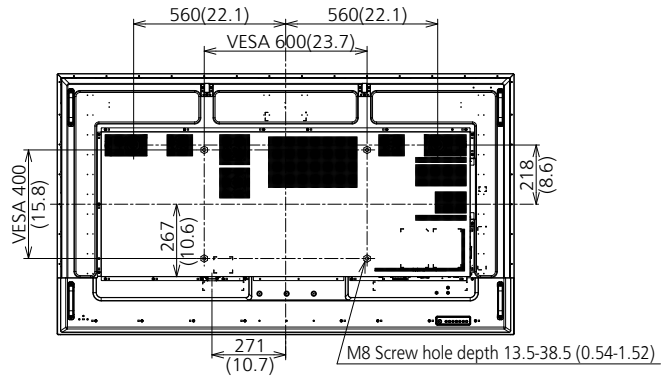

SNMP	Yes
Operating Time*	24h / day

*In case of running for a long time, the moving image is recommended to be displayed. If you display a still picture for an extended period, the image retention might remain on the screen. However, image retention can gradually disappear by displaying a moving images.

REMOTE CONTROL TRANSMITTER

Power Requirements	DC 3 V (2 x AAA Size batteries)
Operating distance	Approx. 7 m (23 ft)
Weight	Approx. 63 g (2.2 oz) including batteries
Dimensions (W x H x D)	48 x 134 x 20 mm (1.9" x 5.3" x 0.8")

STANDARD (CERTIFICATIONS)

SAFETY REGULATIONS	CAN/CSA-C22.2 No. 62368-1-14 EN62368-1:2014 + A11:2017
RADIATION REGULATIONS	FCC CFR 47, Part 15, Subpart B Class A ANSI C63.4-2014 ICES-003 Issue6:2016 EN55032:2015 EN55035:2017 EN61000-3-2:2014 EN61000-3-3:2013

INCLUDED ACCESSORIES

- Remote Control - Batteries (AAA size) x 2
- AC cord (approx. 2.0 m (79")) - Clamper x 3
- USB memory cover x 1 - SLOT adapter x 1
- Operating Instruction Book - Sensor Module x 1
- 4-pole micro plug cable (Approx. 3 m) x 1
- Double-sided tape x 2

OPTIONAL ACCESSORIES

Early Warning Software	ET-SWA100/105 series
Wall - hanging Bracket	TY-WK98PV1
3G-SDI Terminal board	TY-SB01SS
Wireless Presentation System Receiver Board	TY-SB01WP

DIMENSIONS

Cautions: This drawing is not a scale
Units : mm (inches)