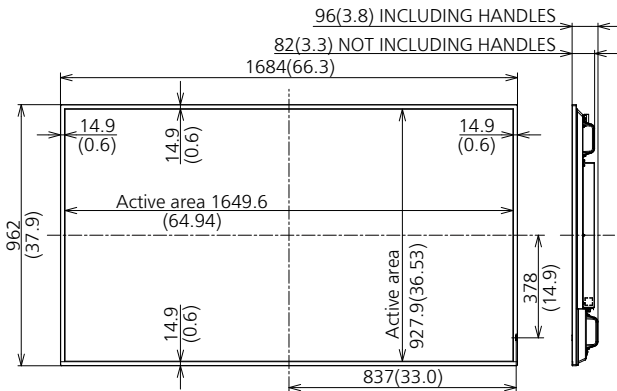

SNMP	Yes
Operating Time*	24h / day

*In case of running for a long time, the moving image is recommended to be displayed. If you display a still picture for an extended period, the image retention might remain on the screen. However, image retention can gradually disappear by displaying a moving images.

REMOTE CONTROL TRANSMITTER

Power Requirements	DC 3 V (2 x AAA Size batteries)
Operating distance	Approx. 7 m (23 ft)
Weight	Approx. 63 g (2.2 oz) including batteries
Dimensions (W x H x D)	48 x 134 x 20 mm (1.9" x 5.3" x 0.8")

STANDARD (CERTIFICATIONS)

SAFETY REGULATIONS	CAN/CSA-C22.2 No. 62368-1-14 EN62368-1:2014 + A11:2017
RADIATION REGULATIONS	FCC CFR 47, Part 15, Subpart B Class A ANSI C63.4-2014 ICES-003 Issue6:2016 EN55032:2015 EN55035:2017 EN61000-3-2:2014 EN61000-3-3:2013

INCLUDED ACCESSORIES

- Remote Control - Batteries (AAA size) x 2
- AC cord (approx. 2.0 m (79")) - Clamper x 3
- USB memory cover x 1 - SLOT adapter x 1
- Operating Instruction Book - Sensor Module x 1
- 4-pole micro plug cable (Approx. 3 m) x 1
- Double-sided tape x 2

OPTIONAL ACCESSORIES

Early Warning Software	ET-SWA100/105 series
Wall - hanging Bracket	TY-WK98PV1
3G-SDI Terminal board	TY-SB01SS
Wireless Presentation System Receiver Board	TY-SB01WP

DIMENSIONS

Cautions: This drawing is not a scale
Units : mm (inches)