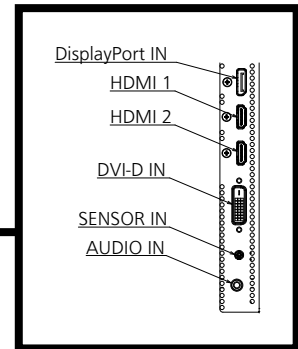

For signals without ○ in the Plug and Play-supported signal column, resolutions may not be selected on the PC side even if this unit supports those signals.

**● Drawing of terminals**

View from back

Magnified figure of terminal b

Magnified figure of terminal a

SECTION A-A

**Sectional view of terminal a**

(AUDIO OUT / DIGITAL LINK LAN / SERIAL IN / LAN / USB MP1 / USB MP2 / IR IN/OUT / DisplayPort OUT)