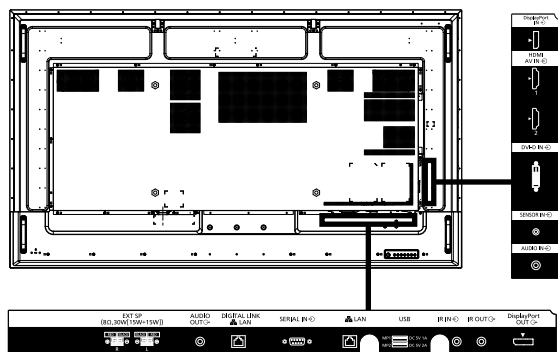

**OPTIONAL ACCESSORIES**

Early Warning Software	ET-SWA100/105 series
Wall - hanging Bracket	TY-WK98PV1
3G-SDI Terminal board	TY-SB01SS
Wireless Presentation System Receiver Board	TY-SB01WP

**DIMENSIONS**

Cautions: This drawing is not a scale  
Units : mm (inches)

**CONNECTION TERMINAL**

\* Specifications and appearance are subject to change without notice.

**List of correspondence signals**

The picture signal which can indicate this machine is as it is the following table.