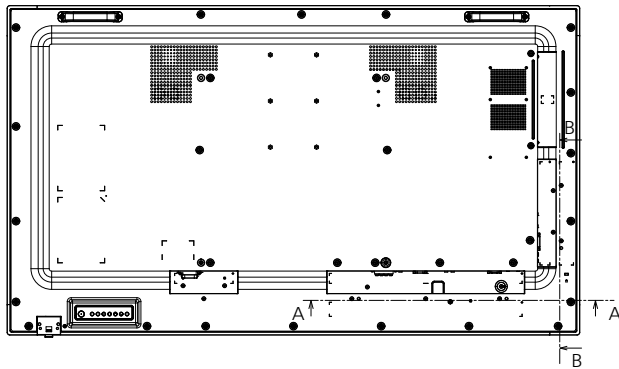

*3 : Based on VESA CVT-RB (Reduced Blanking) standard

*4 : YCbCr420 format only supported

*5 : Signals with ○ in the Plug and Play-supported signal column are the ones written in EDID (Extended Display Identification Data) of this unit. For signals without ○ in the Plug and Play-supported signal column, resolutions may not be selected on the PC side even if this unit supports those signals.

Drawing of terminals

View from back

Magnified figure of terminal b

Magnified figure of terminal a

Sectional view of terminal a

(AUDIO OUT / DIGITAL LINK LAN / SERIAL IN / LAN / IR IN / IR OUT / USB / PC IN / DisplayPort IN / DisplayPort OUT)