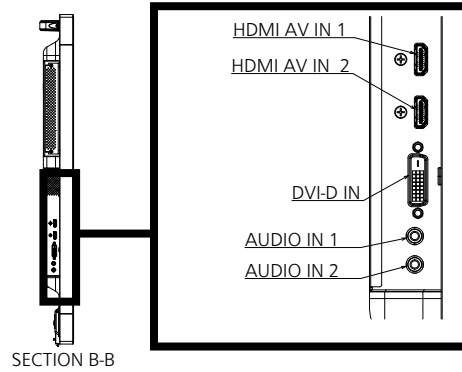

*3 : Based on VESA CVT-RB (Reduced Blanking) standard

*4 : YCbCr420 format only supported

*5 : Signals with ○ in the Plug and Play-supported signal column are the ones written in EDID (Extended Display Identification Data) of this unit. For signals without ○ in the Plug and Play-supported signal column, resolutions may not be selected on the PC side even if this unit supports those signals.

Note

- An auto detected signal format may be differently displayed from the actual input signal.
- [i] shown after the number of dots of resolution means the interlace signal.
- When 1080/30PsF signal and 1080/25PsF signal are input, they are processed as 1080/60i signal and 1080/50i signal, and then displayed.

Drawing of terminals

View from back

Magnified figure of terminal b

Magnified figure of terminal a

Sectional view of terminal a

(AUDIO OUT / DIGITAL LINK LAN / SERIAL IN / LAN / IR IN / IR OUT / USB / PC IN / DisplayPort IN / DisplayPort OUT)