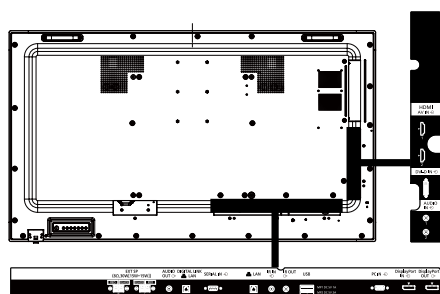

REMOTE CONTROL TRANSMITTER

Power Requirements	DC 3 V (2 x AAA Size batteries)
Operating distance	Approx. 7 m (23 ft)*
Weight	Approx. 63 g (2.2 oz) including batteries
Dimensions (W x H x D)	48 x 134 x 20 mm (1.9" x 5.3" x 0.8")

*When operated directly in front of receptor.

DIMENSIONS

Cautions: This drawing is not a scale
Units : mm (inches)

CONNECTION TERMINAL

STANDARD (CERTIFICATIONS)

SAFETY REGULATIONS	UL ANSI / UL 62368-1: 2014 , 2nd Edition UL60950-1, 2nd Edition, 2014-10-14 CAN / CSA-C22.2 No. 62368-1-14, 2nd Edition Mexico: NOM
	CB IEC 62368-1: 2014 (Second Edition) IEC 60950-1: 2005 (Second Edition) + Am 1: 2009 + Am 2: 2013 BEAB)
	BEAB EU Deviation (EN62368-1:2014) (Second Edition) (EN60950-1:2006 + A11:2009 + A1:2010 + A12:2011+A2:2013) BEAB approval
RADIATION REGULATIONS	RCM AS/NZS Deviation (AS/NZS 62368-1:2018 , Second Edition)
	FCC FCC CFR 47, Part 15, Subpart B 2015 Class A ANSI C63.4-2014 ICES-003 Issue6: 2016
	CE EN55032: 2012 EN55024: 2010, EN55035 EN61000-3-2: 2014 EN61000-3-3: 2013
	RCM AS / NZS CISPR32:2013 RCM Mark