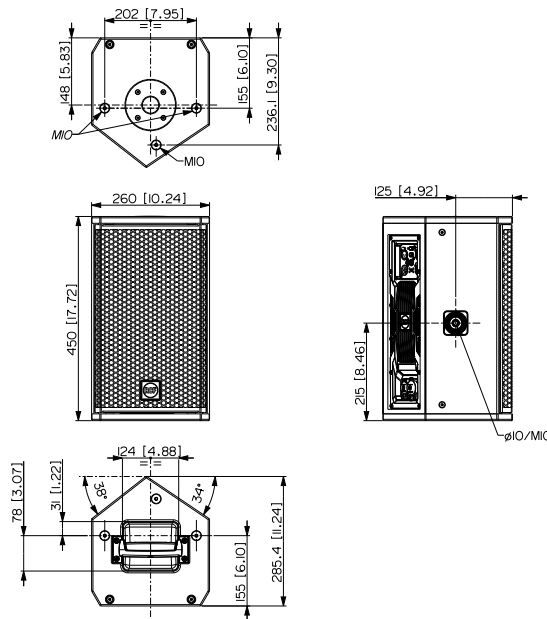

Part Number

13000900 KX 08-A

220-240 V

Black

EAN 8024530022808

KX 08-A

HIGH-PERFORMANCE 2-WAY POINT-SOURCE ACTIVE SPEAKER

Line Art 2D