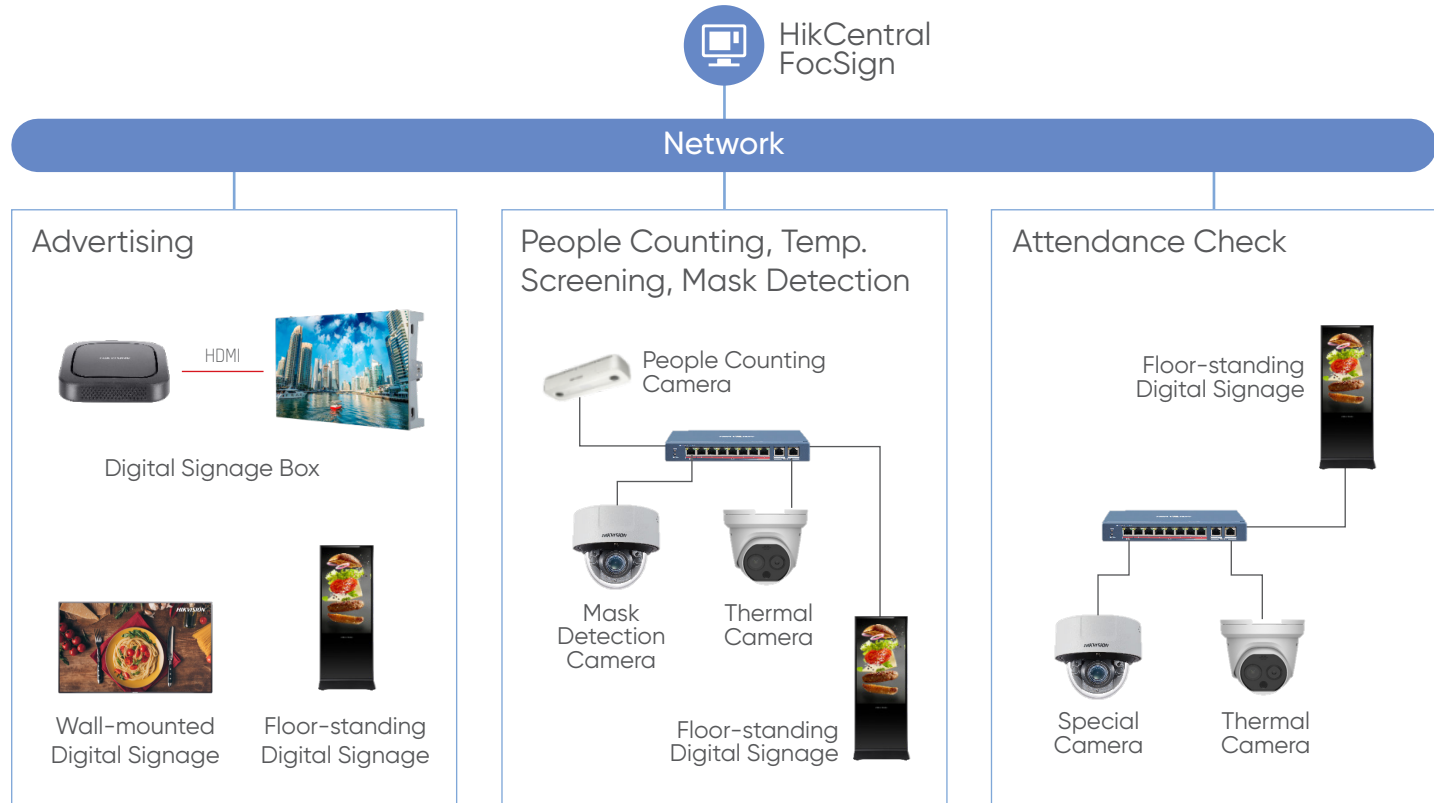

### People Counting, Temp. Screening, & Mask Detection

Count customer flow, screen skin temperatures and mask status to protect public health

### Attendance Checking

Check attendance and detect skin temperature at the same time

# HikCentral FocSign Highlights

The HikCentral FocSign platform remotely manages digital signage devices (up to 1,024), edits programs, configures schedules, and releases content to the terminals.

B/S structure