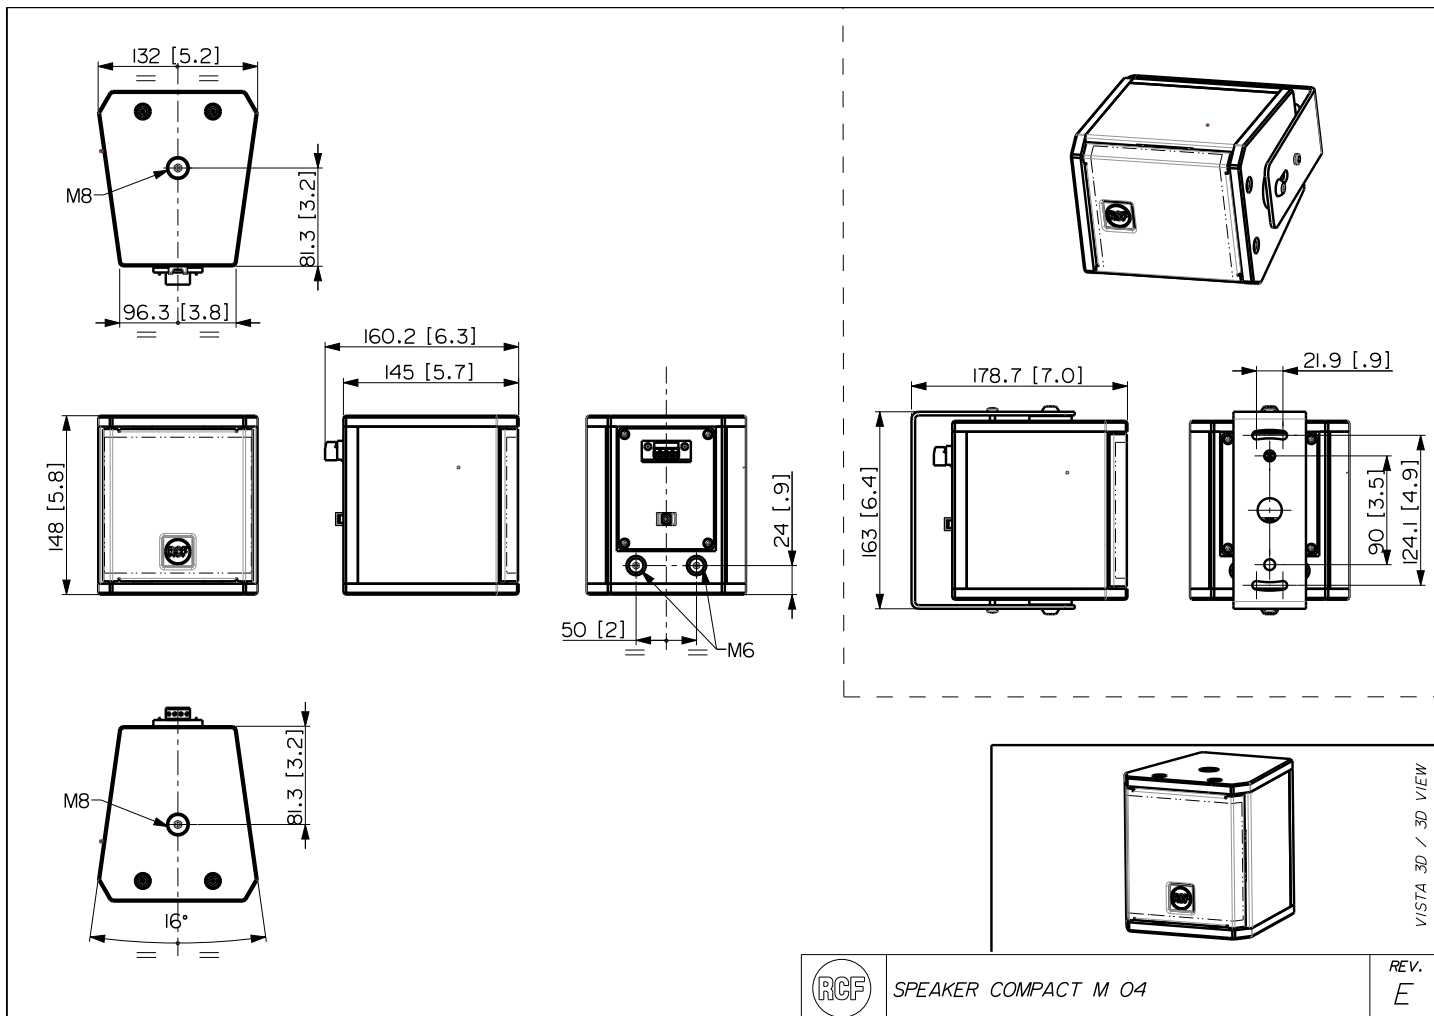

SPEAKER COMPACT M 04

REV. E