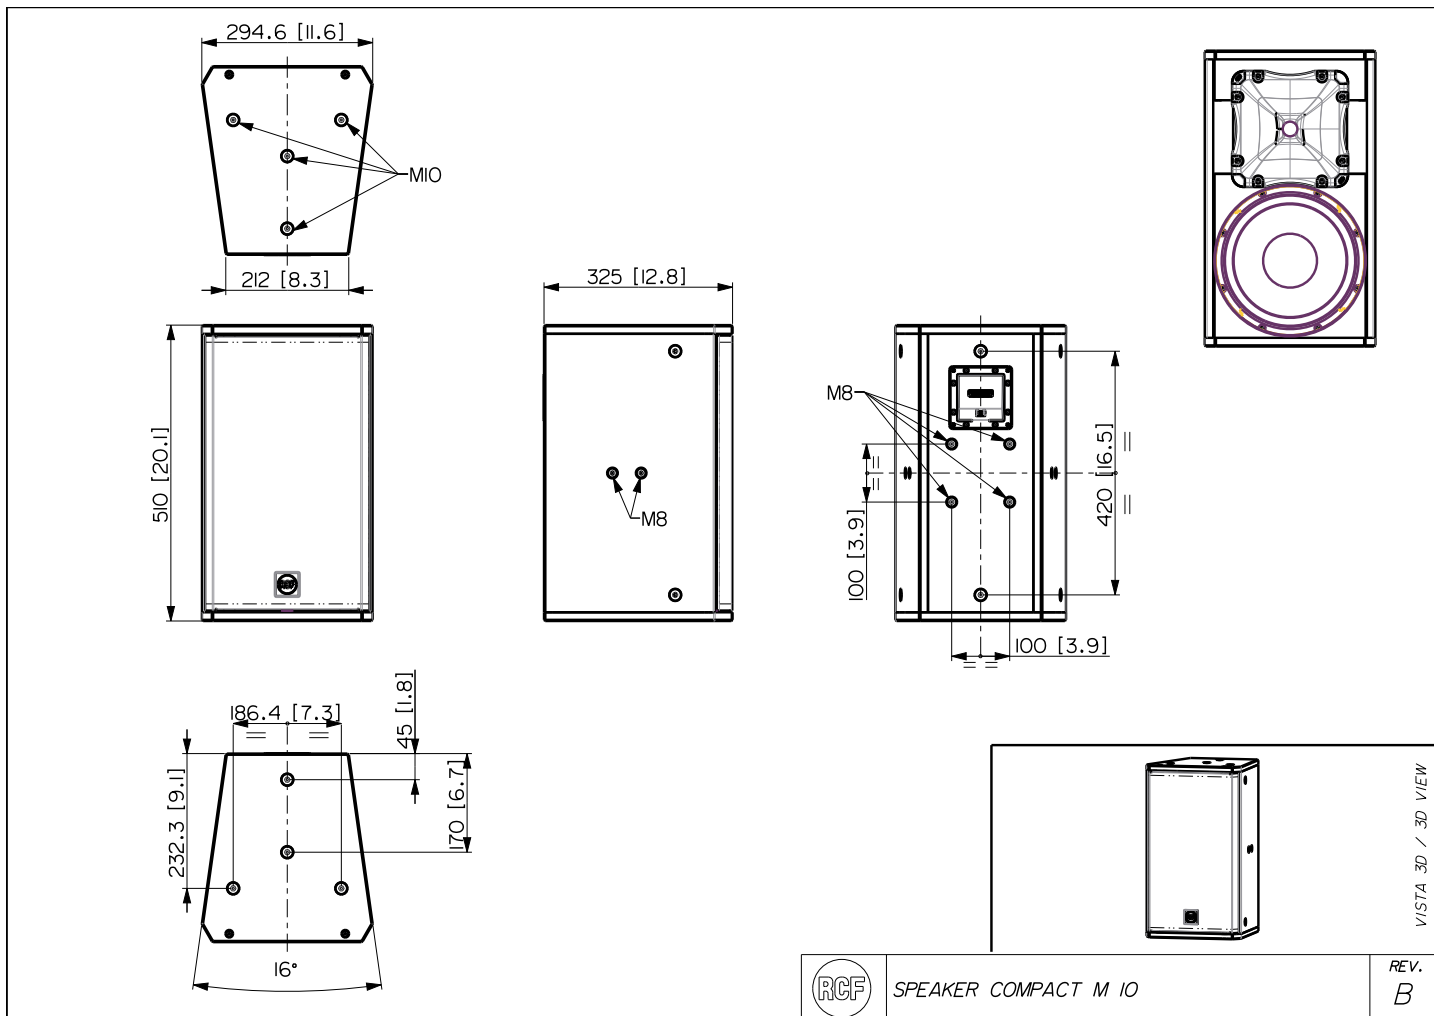

TECHNICAL SPECIFICATIONS

Acoustical specifications	Frequency Response (-10dB):	60 Hz ÷ 20000 Hz
	Max SPL @ 1m:	128 dB
	Horizontal coverage angle:	90°
	Vertical coverage angle:	70°
	Directivity index Q:	9
	System Sensitivity:	98 dB
Power section	Nominal Impedance (ohm):	8 ohm
	Power Handling:	300 W RMS
	Peak Power Handling:	1200 W PEAK
	Recommended Amplifier:	600 W
	Protections:	Dynamic active mosfet
	Crossover Frequencies:	1800 Hz
Transducers	Compression Driver:	1 x 1.0", 1.4" v.c
	Nominal Impedance (ohm):	8 ohm
	Input Power Rating:	25 W AES, 50 W PROGRAM POWER
	Sensitivity:	107 dB, 1W @ 1m
	Woofer:	10", 2.5" v.c
	Nominal Impedance (ohm):	8 ohm
	Input Power Rating:	300 W AES, 600 W PROGRAM POWER
	Sensitivity:	98 dB, 1W @ 1m
Input/Output section	Input connectors:	Euroblock
	Output connectors:	Euroblock
Standard compliance	CE marking:	Yes
Physical specifications	Cabinet/Case Material:	Plywood
	Hardware:	8 x M8, 8 x M10
	Grille:	Steel with clothing
	Color:	Black - RAL 9005
Size	Height:	510 mm / 20.08 inches
	Width:	295 mm / 11.61 inches
	Depth:	325 mm / 12.8 inches
	Weight:	17 kg / 37.48 lbs
Shipping informations	Package Height:	545 mm / 21.46 inches
	Package Width:	363 mm / 14.29 inches
	Package Depth:	333 mm / 13.11 inches
	Package Weight:	20 kg / 44.09 lbs

PART NUMBER

- **13000723**

COMPACT M 10 W

White - RAL 9003

- **13000595**

COMPACT M 10

Black - RAL 9005

EAN 8024530017804

SPEAKER COMPACT M 10

REV.
B

VISTA 3D / 3D VIEW

ACCESSORIES

AC WM-C WALL MOUNT FOR NEW COMPACT

PART NUMBER **13360199**
EAN: 8024530007355

HORIZONTAL BRACKET H-BR 2X COMPACT M 10

PART NUMBER **13360444**
EAN: 8024530018276

PANEL PNL IN-OUT SPEAKON

PART NUMBER **12399062**
EAN: 8024530018733

VERTICAL BRACKET V-BR 2X COMPACT M 10

PART NUMBER **13360447**
EAN: 8024530018306