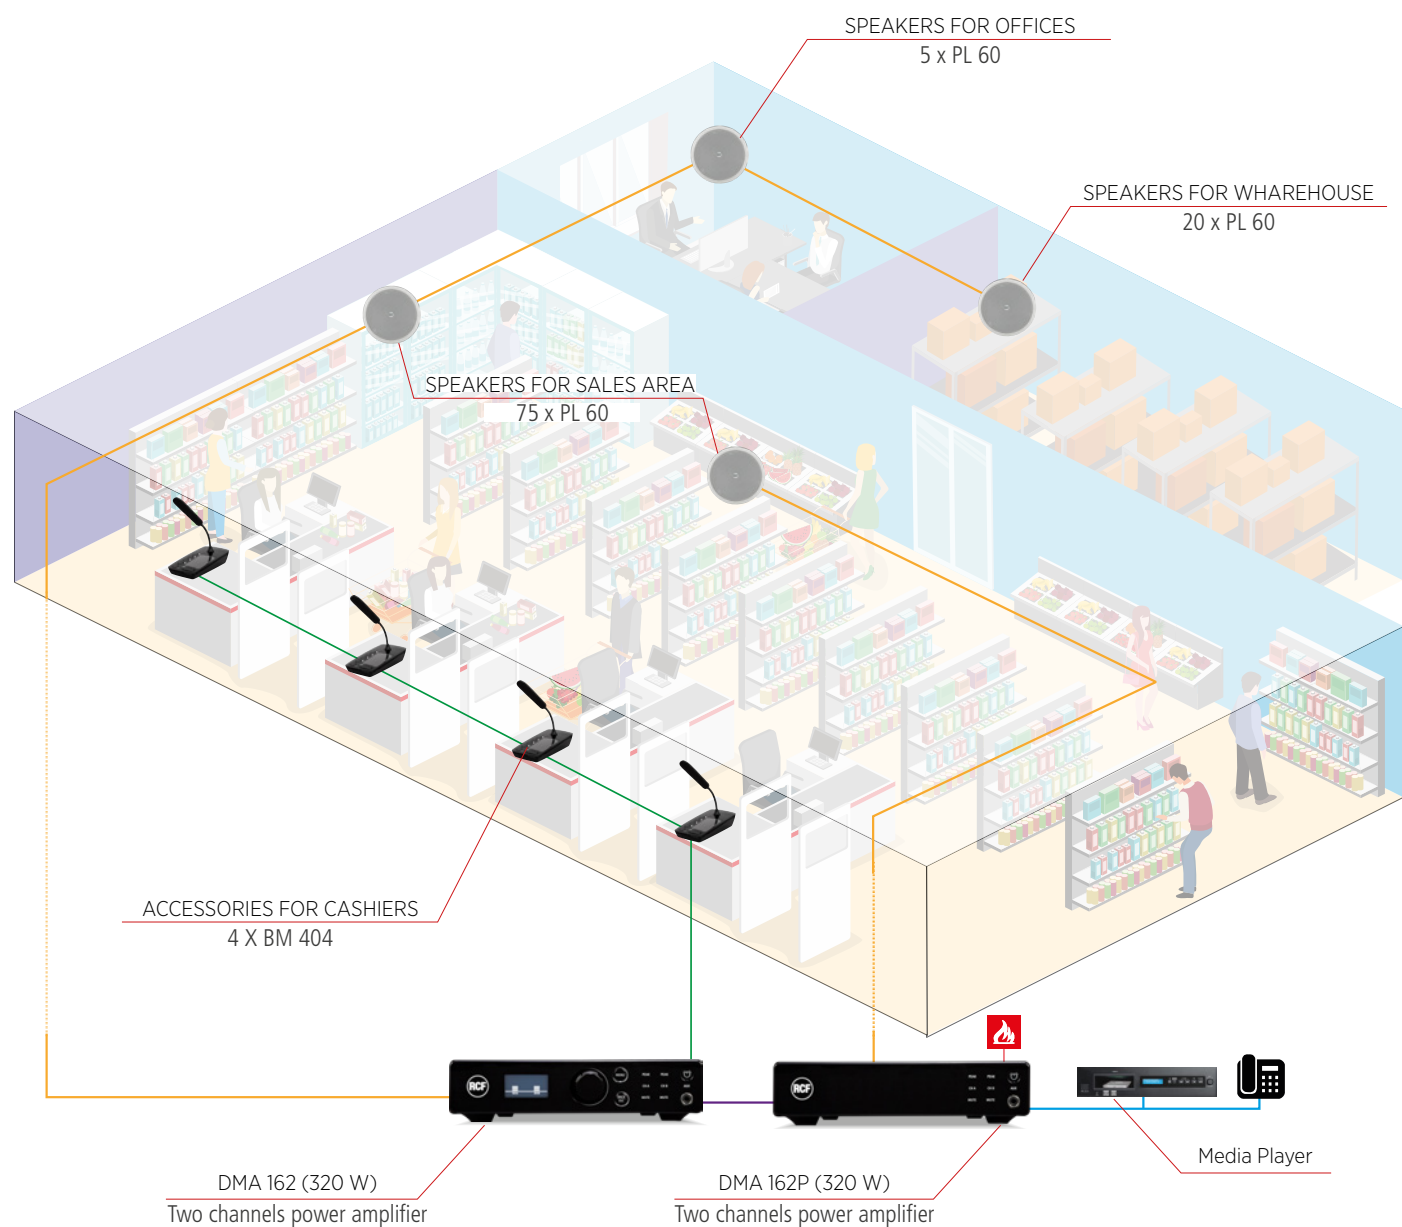

# SUPERMARKET

Live announcements and background music in a supermarket.

ZONES	AMPLIFIER	POWER	OUT LINES	LOUDSPEAKERS	ZONES	ACCESSORIES
1	DMA 162	320 W	HI IMP.	25 x PL 60	SALES	4 X BM 404
			HI IMP.	5 x PL 60	OFFICES	
			HI IMP.	20 x PL 60	WHAREHOUSE	
	DMA 162P	320 W	HI IMP.	50 x PL 60	SALES	

— Amplifier output    
 — Audio input    
 — Accessories    
 — 4 channels audio bus    
 — Mute Command From