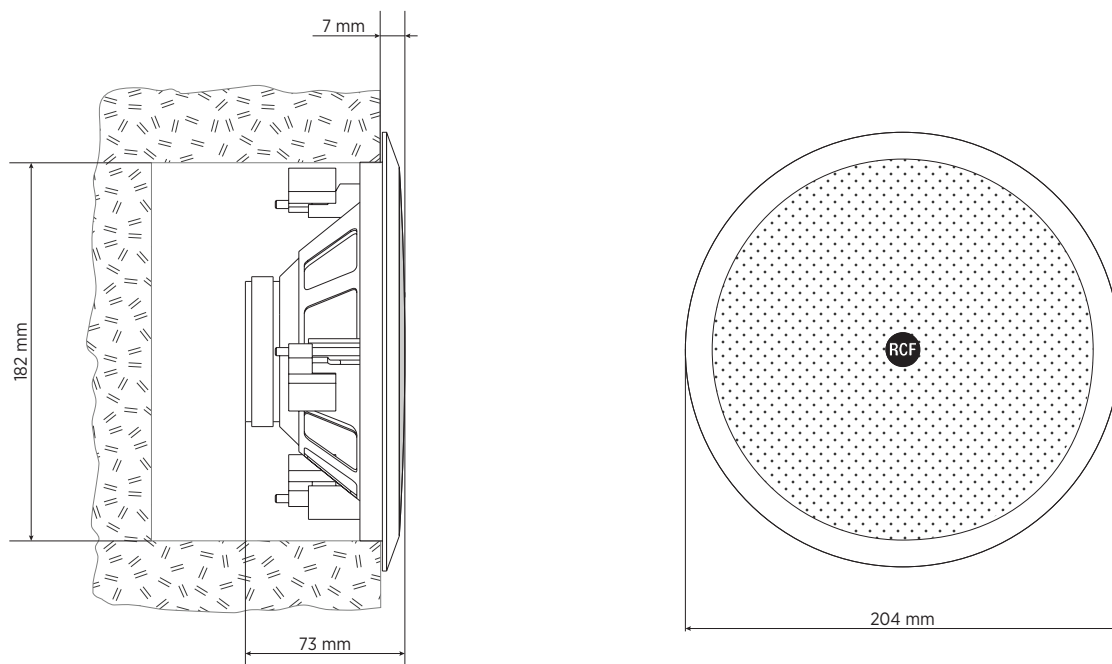

### FEATURES

- 6" woofer with 1" dome tweeter
- Power selectable (70 V / 100 V): 12 W – 6 W – 3 W – 1.5 W
- 92 dB sensitivity
- Colour white RAL 9003 and black RAL 9005
- Plastic frame UL 94 V0, steel grille

## TECHNICAL SPECIFICATIONS

<b>Acoustical specifications</b>	Frequency Response (-10dB):	70 Hz ÷ 20000 Hz
	Max SPL @ 1m:	106 dB
	Coverage angle:	100°
	System Sensitivity:	92 dB
<b>Power section</b>	Power Handling:	12 W RMS
	Peak Power Handling:	48 W PEAK
	Recommended Amplifier:	24 W
<b>Transducers</b>	Dome Tweeter:	1.0"
	Woofers:	6.0"
<b>Input/Output section</b>	Input connectors:	Screw Terminals
	Output connectors:	Screw Terminals
	Constant Voltage Transformer:	70/100 V
	Power selection 1:	12 W - 833 ohm
	Power selection 2:	6 W - 1667 ohm
	Power selection 3:	3 W - 3333 ohm
	Power selection 4:	1.5 W - 6667 ohm
<b>Standard compliance</b>	IP protection grade:	IP 44
	CE marking:	Yes
<b>Physical specifications</b>	Cabinet/Case Material:	Plastic
	Hardware:	Plastic Material
	Grille:	Steel
	Color:	White - RAL 9003
<b>Size</b>	Depth:	73 mm / 2.87 inches
	Recessed Depth:	66 mm / 2.6 inches
	Diameter:	204 mm / 8.03 inches
	Cut out diameter:	182 mm / 7.17 inches
	Weight:	0.78 kg / 1.72 lbs
<b>Shipping informations</b>	Package Height:	240 mm / 9.45 inches
	Package Width:	240 mm / 9.45 inches
	Package Depth:	110 mm / 4.33 inches
	Package Weight:	1.56 kg / 3.44 lbs

## PART NUMBER

- **13133042**

PL 6X

White - RAL 9003

EAN 8024530004972

- **13100087**

PL 6X B

Black - RAL 9005

EAN 8024530018467

**DRAWINGS**

HORIZONTAL 1/3 POLAR PLOT