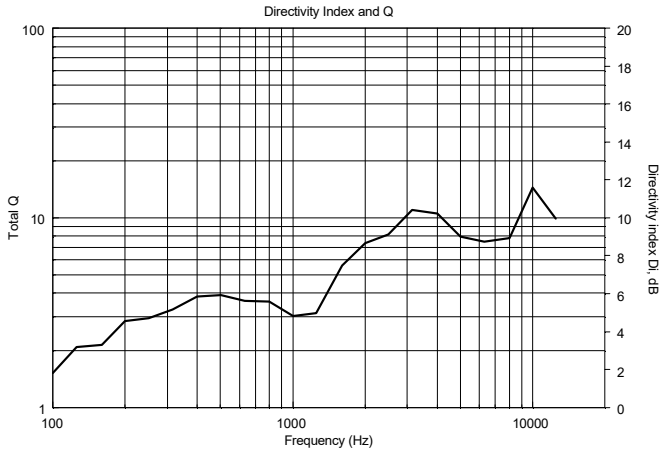

## TECHNICAL SPECIFICATIONS

<b>Acoustical specifications</b>	Frequency Response (-10dB):	70 Hz ÷ 20000 Hz
	Max SPL @ 1m:	106 dB
	Coverage angle:	100°
	System Sensitivity:	92 dB
<b>Power section</b>	Power Handling:	12 W RMS
	Peak Power Handling:	48 W PEAK
	Recommended Amplifier:	24 W
<b>Transducers</b>	Dome Tweeter:	1.0"
	Woofers:	6.0"
<b>Input/Output section</b>	Input connectors:	Screw Terminals
	Output connectors:	Screw Terminals
	Constant Voltage Transformer:	70/100 V
	Power selection 1:	12 W - 833 ohm
	Power selection 2:	6 W - 1667 ohm
	Power selection 3:	3 W - 3333 ohm
	Power selection 4:	1.5 W - 6667 ohm
<b>Standard compliance</b>	IP protection grade:	IP 44
	CE marking:	Yes
<b>Physical specifications</b>	Cabinet/Case Material:	Plastic
	Hardware:	Plastic Material
	Grille:	Steel
	Color:	White - RAL 9003
<b>Size</b>	Depth:	73 mm / 2.87 inches
	Recessed Depth:	66 mm / 2.6 inches
	Diameter:	204 mm / 8.03 inches
	Cut out diameter:	182 mm / 7.17 inches
	Weight:	0.78 kg / 1.72 lbs
<b>Shipping informations</b>	Package Height:	240 mm / 9.45 inches
	Package Width:	240 mm / 9.45 inches
	Package Depth:	110 mm / 4.33 inches
	Package Weight:	1.56 kg / 3.44 lbs

EAN 8024530018467

**DRAWINGS**

HORIZONTAL 1/3 POLAR PLOT