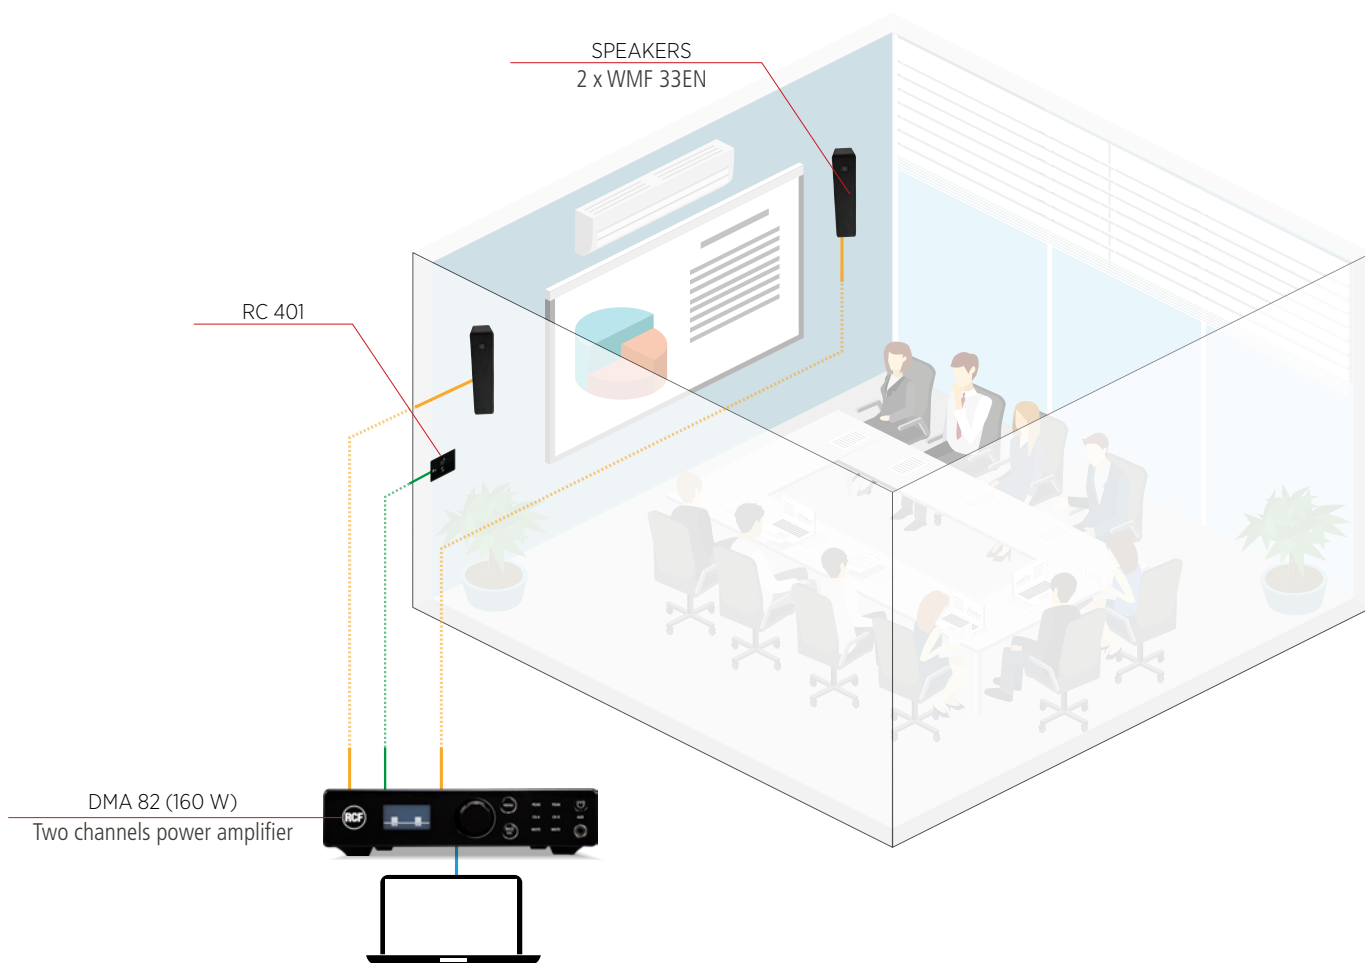

# MEETING ROOM

Multimedia application in a meeting room or a corporate space.

ZONES	AMPLIFIER	POWER	OUT LINES	LOUDSPEAKERS	ZONES	ACCESSORIES
1	DMA 82	2 x 80 W	LOW IMP.	2 x WMF 33EN	MEETING ROOM	RC 401

— Amplifier output    — Audio input    — Accessories