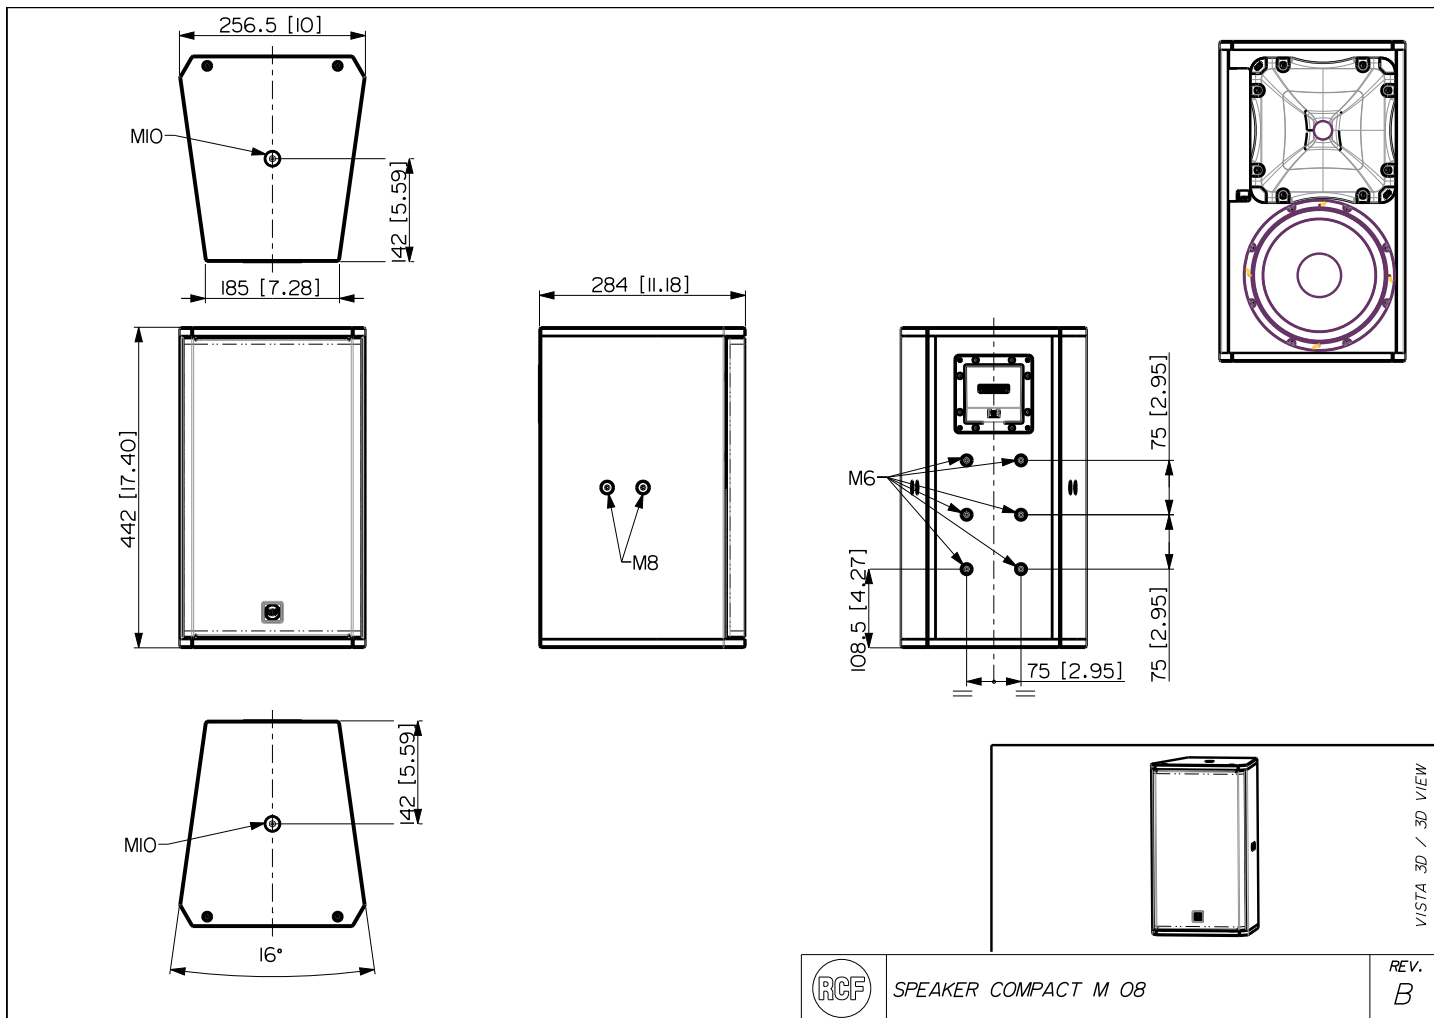

SPEAKER COMPACT M 08

REV.
B

VISTA 3D / 3D VIEW